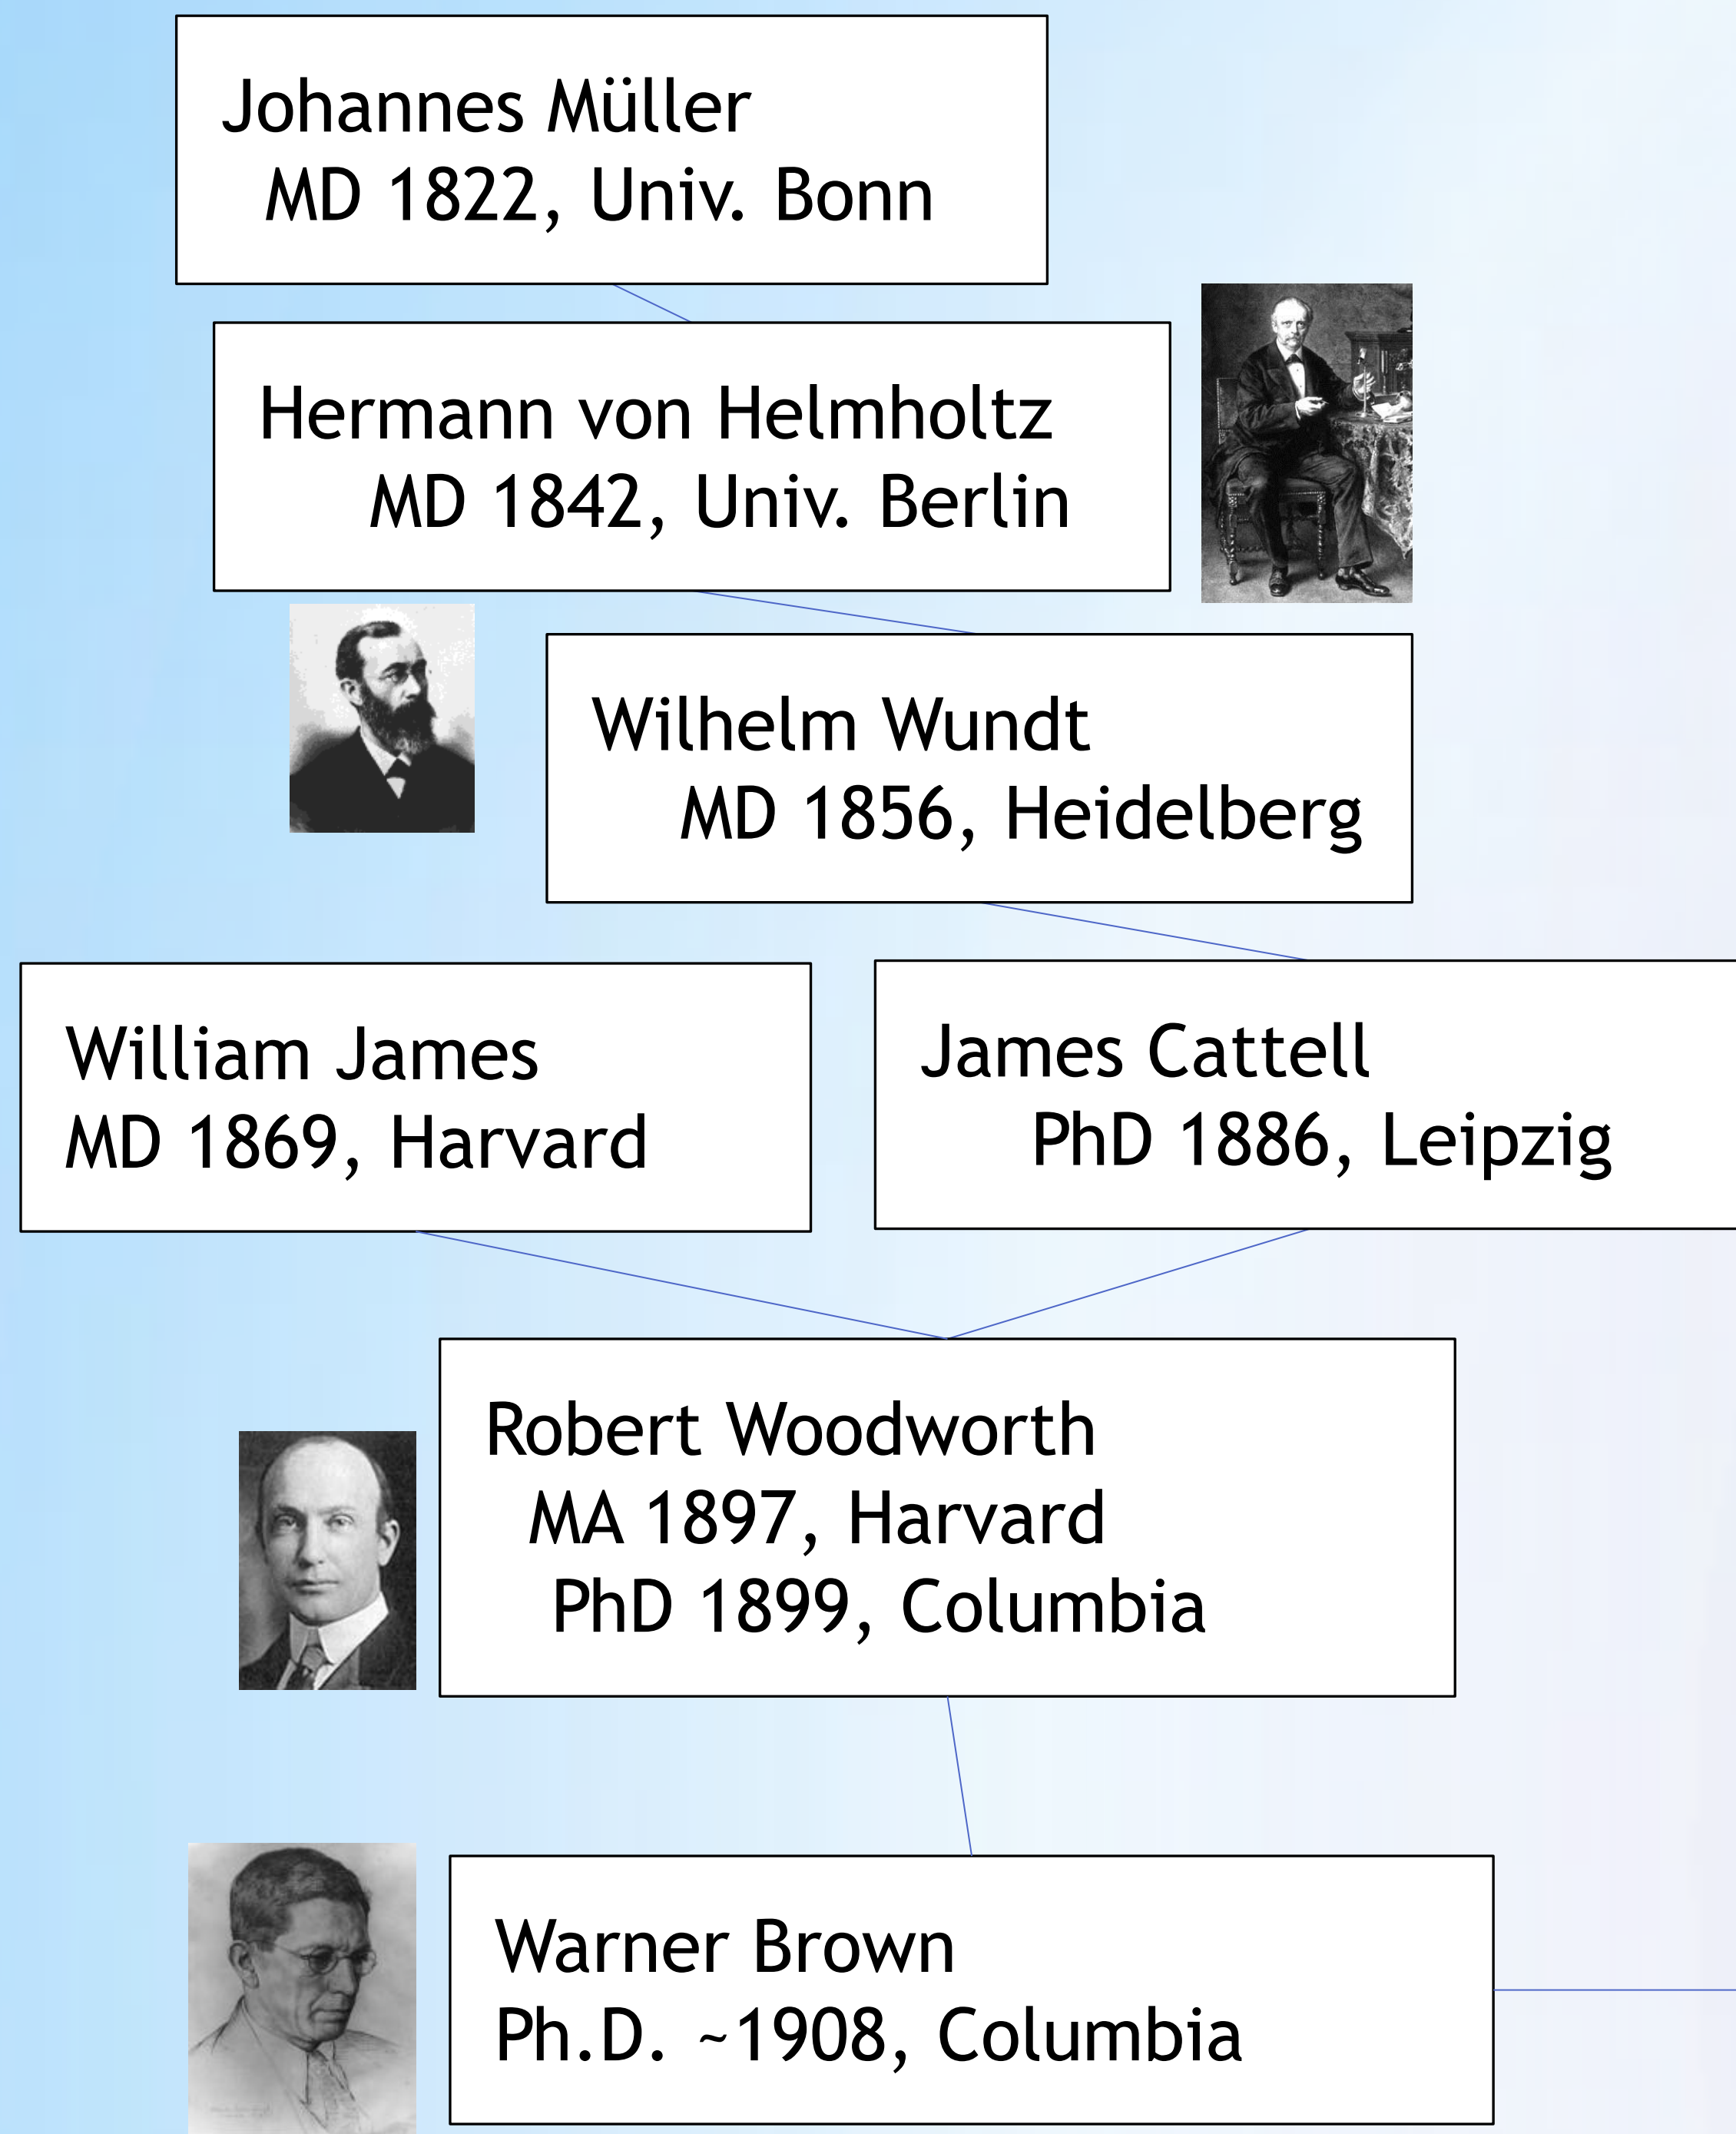

The Ear Club: Ervin R. Hafter's Academic Family

Compiled and Illustrated by Frederick J. Gallun, G. Christopher Stecker, Psyche Loui, and Anastasios Sarampalis

Ervin R. Hafter is a direct academic descendent of Johannes Müller, Wilhelm Wundt, William James, James Cattell, Robert Woodworth, and Warner Brown. Erv's PhD advisor, Lloyd Jeffress, is one of the most renowned names in binaural hearing theory.

During the more than forty years that Erv has been teaching and researching at the University of California, Berkeley, he has mentored over numerous PhD students and postdocs, many whom have gone on to run labs of their own and have graduated and supervised many of their own students.

This poster can only hint at the web of connections that all started with the Hafter Lab and the weekly seminar series, the Ear Club, where for decades auditory scientists from around the world have been coming together to talk, listen, and make friends for a lifetime.

- ### Post-Doctoral and Visiting Researchers
- Françoise Briolle
 - Marian Cohen
 - Ronald Hübner
 - Robert Schlauch
 - Anastasios Sarampalis
 - Markus Schmidt
 - Bernhard Seeber
 - Miriam Valenzuela
 - Christian van der Heijden
 - Jing Xia