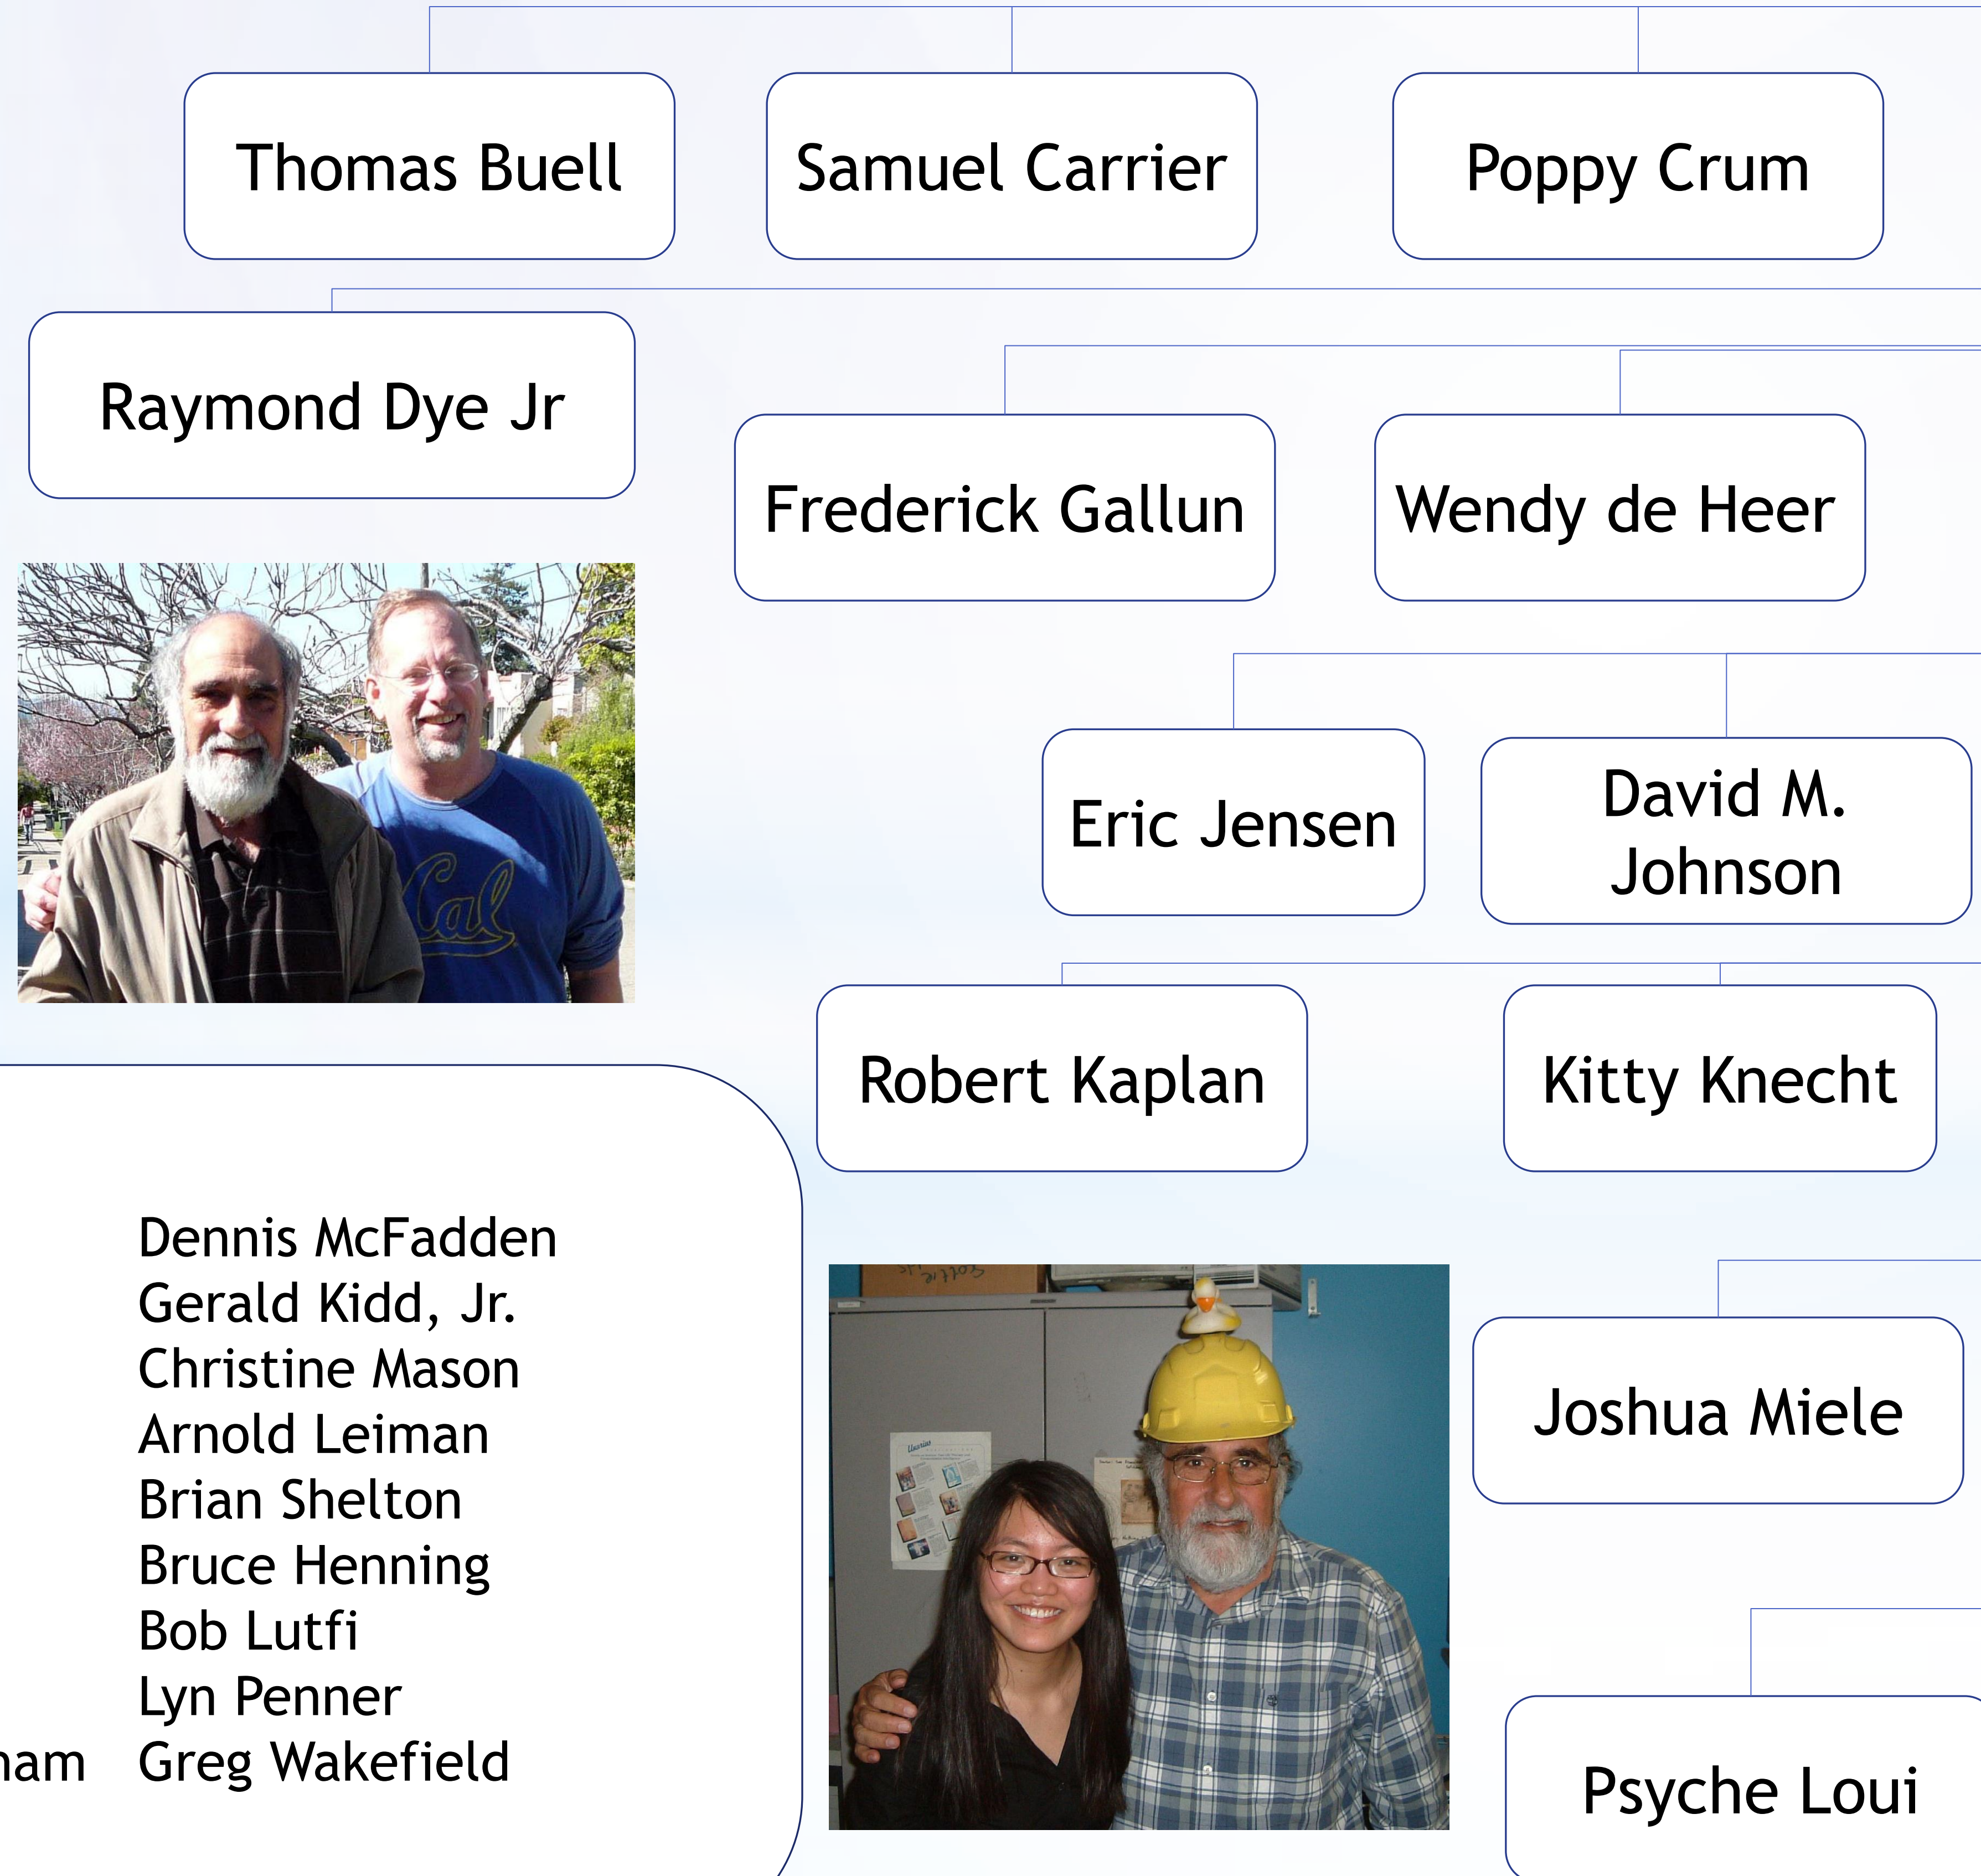

The Ear Club: Ervin R. Hafter's Academic Family

Compiled and Illustrated by Frederick J. Gallun, G. Christopher Stecker, Psyche Loui, and Anastasios Sarampalis

Ervin R. Hafter is a direct academic descendent of Johannes Müller, Wilhelm Wundt, William James, James Cattell, Robert Woodworth, and Warner Brown. Erv's PhD advisor, Lloyd Jeffress, is one of the most renowned names in binaural hearing theory.

During the more than forty years that Erv has been teaching and researching at the University of California, Berkeley, he has mentored over numerous PhD students and postdocs, many whom have gone on to run labs of their own and have graduated and supervised many of their own students.

This poster can only hint at the web of connections that all started with the Hafter Lab and the weekly seminar series, the Ear Club, where for decades auditory scientists from around the world have been coming together to talk, listen, and make friends for a lifetime.

1. ### Post-Doctoral and Visiting Researchers
2. Françoise Briolle
   - Marian Cohen
   - Ronald Hübner
   - Robert Schlauch
   - Anastasios Sarampalis
   - Markus Schmidt
   - Bernhard Seeber
   - Miriam Valenzuela
   - Christian van der Heijden
   - Jing Xia

1. ### Engineers and Lab Personnel
2. Mark Bronson
   - Ephram Cohen
   - Swapan Gandhi
   - Jeff Lubow
   - Michael Pukish
   - Andy Schmeder

1. ### PhD Students
2. John Nuetzel
   - Lynne Plamondon
   - Gilbert Ricard
   - Kourosh Saberi
   - G. Christopher Stecker
   - Virginia Richards
   - Joyce Tang
   - Elizabeth Wenzel